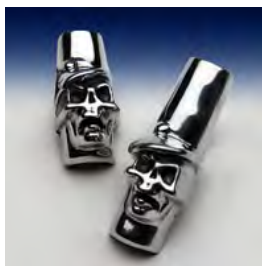

Polished Vertical Oil Cooler

Mounts to all Harley Front Frames Down Tubes, right or left side. Height 7"
Width 2 3/4" Depth 1 1/4"

Part # 1004

Polished Horizontal Oil Cooler

Mounts to Harley's with mounting holes on front of bike. Height 2 3/4"
Width 7 1/2" Depth 1 3/8"

Part # 8888

3-D Skull Pushrod Clips

Polished aluminum pushrod clips. Easily installed onto upper pushrod tube. Fits Shovelheads, Evolution Big Twins, Panheads, Iron Sportsters, and Evolution Sportsters. See part number below for ordering information. **Sold as each.** Also available in Black Matte Powder Coating.